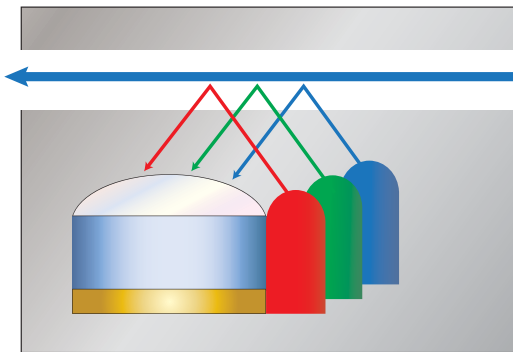

KIP 720

CIS SCANNING SYSTEM

KIP 720 SCANNING SYSTEM

KIP 720 Image Scanner

The KIP 720 color & monochrome scanner delivers large-format scanning and copying functionality with world-class scanning speeds and unbeatable image accuracy.

The KIP 720 CIS (Contact Image Sensor) technology scanning method enables high resolution, high speed image capture with energy saving operation in a light, compact and portable design.

CIS technology features a series of Red, Green and Blue lights that illuminate in turn to capture image data related to each color.

Key Features

- 36" Wide
- Face-up document scanning
- True 600x600 dpi optical resolution
- CIS scanning technology provides high definition scans
- Real Time Thresholding Technology (RTT)
- No folded optics—No warm-up time
- 0.1% scanning accuracy
- High resolution, high speed user-friendly operation with smart energy usage for maximum environmental conscientiousness
- High Definition scanning that advances graphical image capture possibilities

Advanced RTT Technology

KIP's Real Time Thresholding technology automatically optimizes background levels for each original, creating smooth reproductions of halftone gradients. KIP RTT technology automatically adjusts the threshold levels on a standard "D" size document over half a million times per scan!