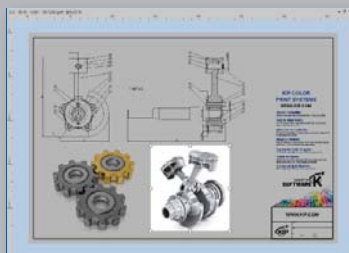

Area of Interest (AOI)