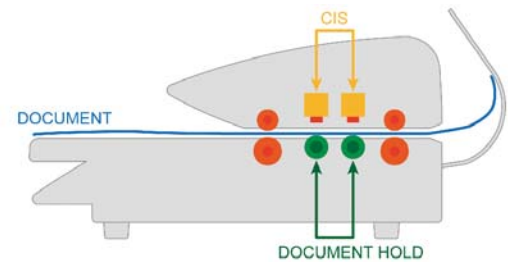

Key Features

- 36" Wide
- Face-up document scanning
- True 600x600 dpi optical resolution
- CIS scanning technology provides high definition scans
- Real Time Thresholding Technology (RTT)
- No folded optics—No warm-up time
- 0.1% scanning accuracy
- High resolution, high speed user-friendly operation with smart energy usage for maximum environmental conscientiousness
- High Definition scanning that advances graphical image capture possibilities

Advanced RTT Technology

KIP's Real Time Thresholding technology automatically optimizes background levels for each original, creating smooth reproductions of halftone gradients. KIP RTT technology automatically adjusts the threshold levels on a standard "D" size document over half a million times per scan!

Full Color Workflow Integration

The KIP 720 stand alone scanner system provides accurate, professional results based on true 600 dpi optical resolution and 24-bit color imaging technology. Scan full color technical documents, maps, posters and photos into a variety of file formats for E-mail, archive and print purposes.