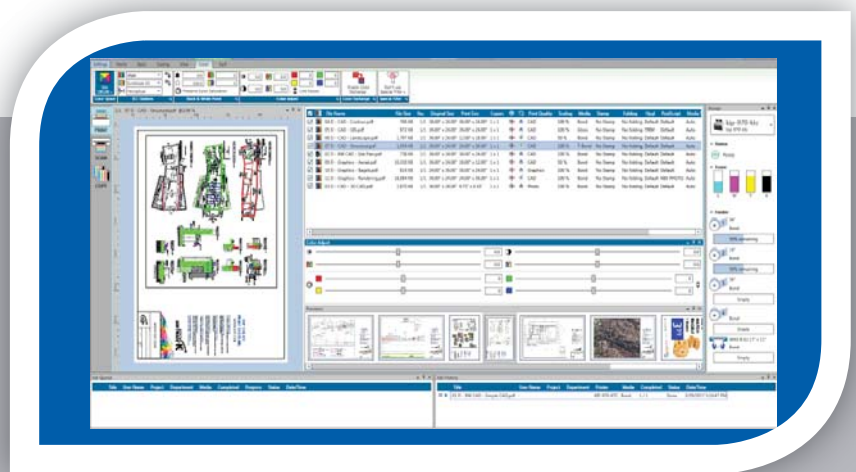

Matrix Scan & Copy with HD Viewer, “Pop out” Panels & Device Status