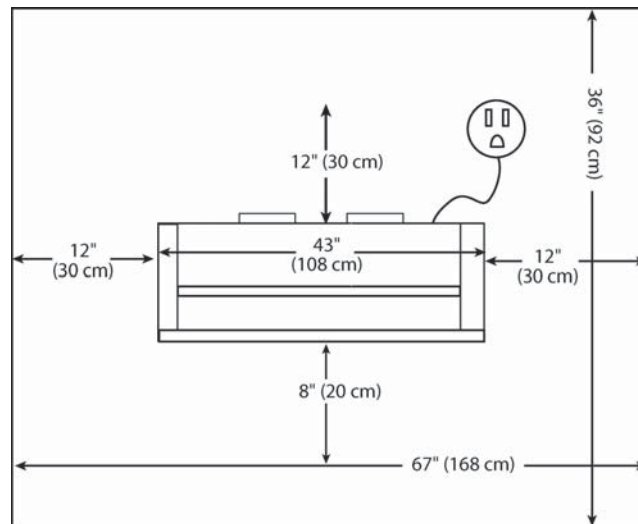

KIP 720 Front View

KIP 720 Top View

KIP 720 SPECIFICATIONS

General Specifications	
Scanner Type	C.I.S. with KIP RTT Technology
Scan Resolution	600 x 600 dpi optical resolution
Scan Speed	Up to 8 ips / 203 mm per second (B&W) Up to 2.6 ips / 66 mm per second (Color)
Scan Format	TIFF, Multipage TIFF, PDF, PDF-A, Multipage PDF, DWF, Multipage DWF, JPEG, CALS
Scan Destination	Local USB (Removable Media), Unlimited IPS Mailboxes (Local), Unlimited FTP, Unlimited SMB
Original Size Width	11" - 36" / 279 - 914 mm
Original Thickness	Up to 1.6 mm thick
Interface	USB 2.0
Dimensions	43" x 16" x 6.7" / 1,092 mm x 406 mm x 170 mm
Weight	53lbs / 25 Kg
Electrical	100-240 V AC 50/60 Hz
Power Consumption	<50 W
Minimum PC Requirements (NOT INCLUDED WITH SCANNER)	Quad Core Processor (such as an Intel i5 or higher) Windows 7 / 10 (32 or 64 bit version) 8GB RAM with 64 bit or 3GB RAM 32 bit 1 TB Hard Drive 1 Gig RJ45 LAN Port DVD/CD Optical Drive One USB 2.0 Port (scanner connection) 27" Wide Screen Flat panel monitor USB keyboard and mouse