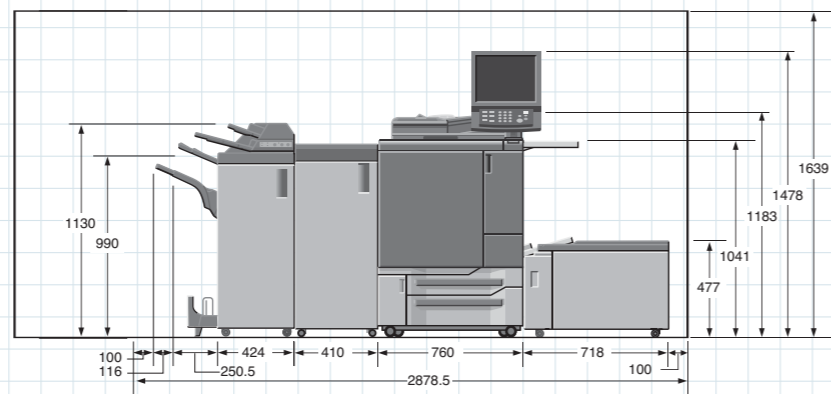

Side View
bizhub PRESS C1070/C1060+OT-502+
DF-626+MB-506

Front View
bizhub PRESS C1070/C1060+OT-502+
DF-626+MB-506

Front View
bizhub PRESS C1070/C1060+OT-502+
OC-509+MB-506

Front View
bizhub PRESS C1070/C1060+FS-612+RU-509+DF-626+LU-202

Front View
bizhub PRESS C1070/C1060+FS-532+PB-503+SD-506+FD-503+RU-509+DF-626+PF-707

System

*1 The WT-511 can not be installed when you connect the PF-602m and the PF-707.
*2 Select one of OC-509 or DF-626. However, it is not for C1070P since it does not have a scanner and the DF function.