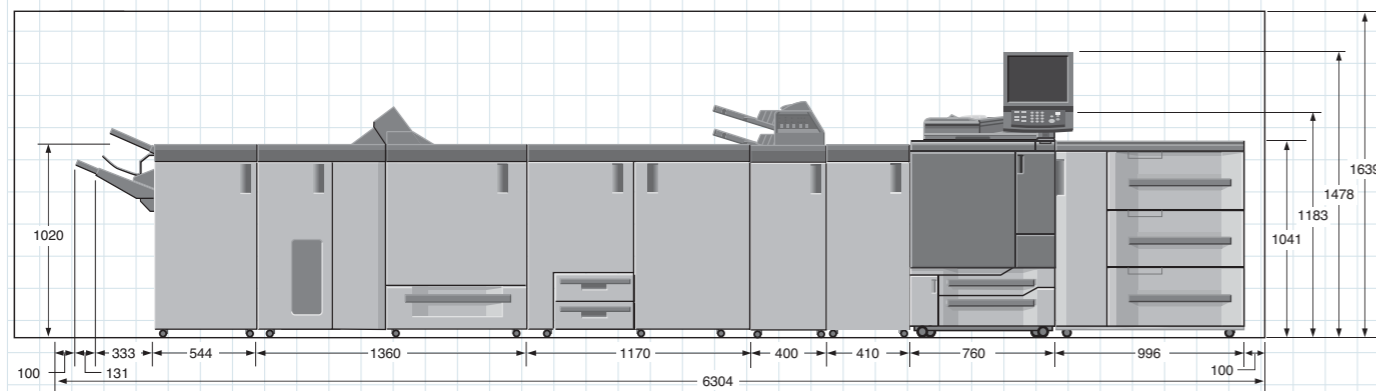

Side View
bizhub PRESS C1070/C1060+OT-502+
DF-626+MB-506

Front View
bizhub PRESS C1070/C1060+OT-502+
DF-626+MB-506

Front View
bizhub PRESS C1070/C1060+OT-502+
OC-509+MB-506

Front View
bizhub PRESS C1070/C1060+FS-612+RU-509+DF-626+LU-202

Front View
bizhub PRESS C1070/C1060+FS-532+PB-503+SD-506+FD-503+RU-509+DF-626+PF-707

System

*1 The WT-511 can not be installed when you connect the PF-602m and the PF-707.
*2 Select one of OC-509 or DF-626. However, it is not for C1070P since it does not have a scanner and the DF function.