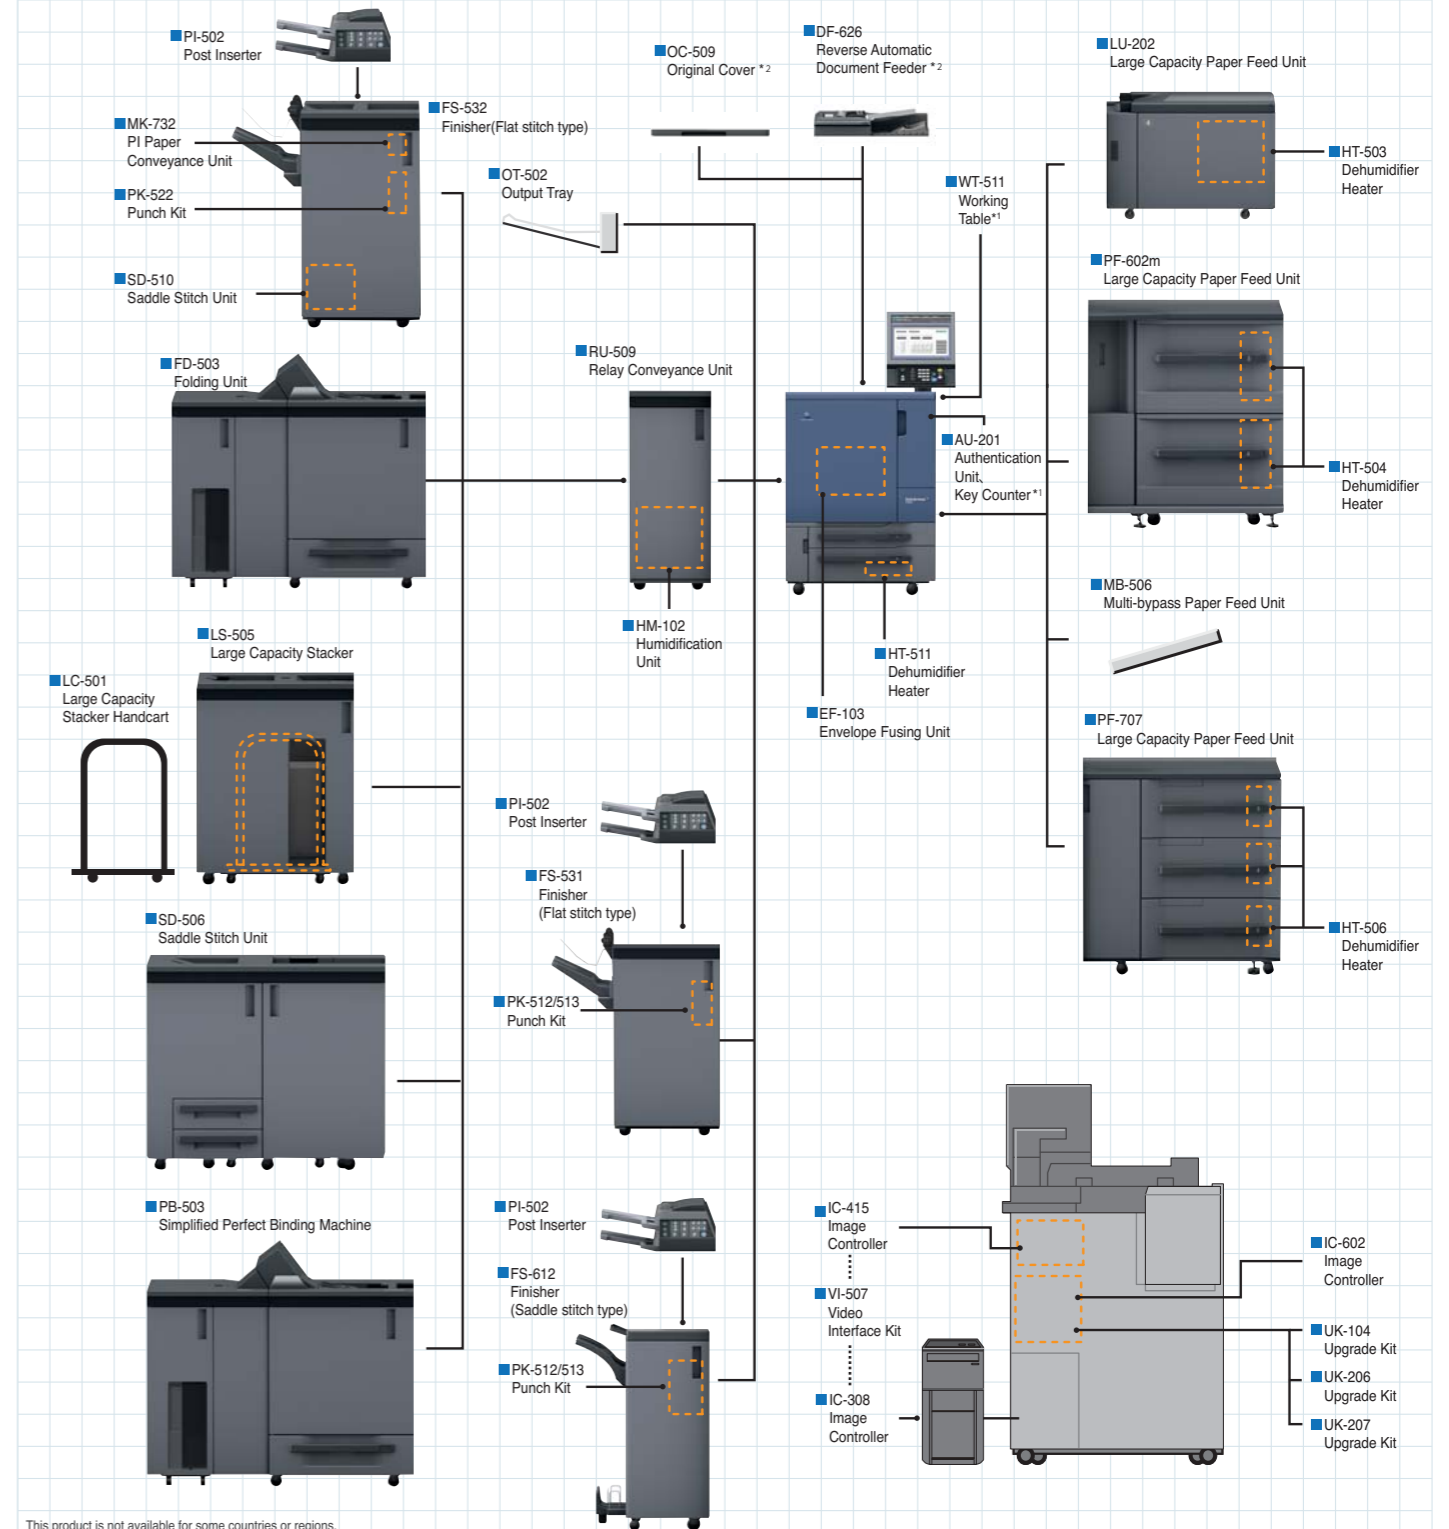

Side View
bizhub PRESS C1070/C1060+OT-502+
DF-626+MB-506

Front View
bizhub PRESS C1070/C1060+OT-502+
DF-626+MB-506

Front View
bizhub PRESS C1070/C1060+OT-502+
OC-509+MB-506

Front View
bizhub PRESS C1070/C1060+FS-612+RU-509+DF-626+LU-202

Front View
bizhub PRESS C1070/C1060+FS-532+PB-503+SD-506+FD-503+RU-509+DF-626+PF-707

System

*1 The WT-511 can not be installed when you connect the PF-602m and the PF-707.
*2 Select one of OC-509 or DF-626. However, it is not for C1070P since it does not have a scanner and the DF function.