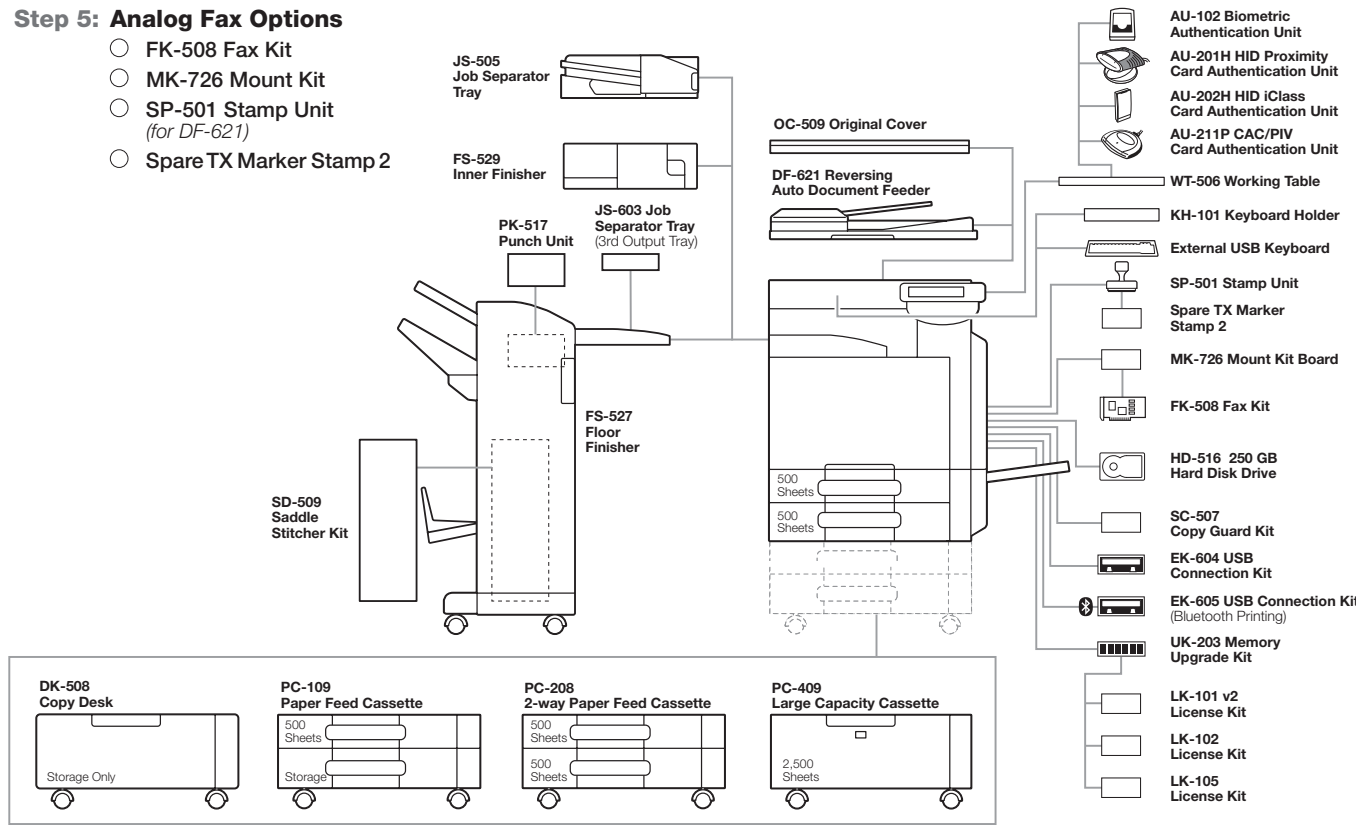

Step 4: Output Options

- ☐ None
- ☐ **JS-505 Job Separator Tray**
- ☐ **FS-527 Floor Finisher (50-sheet stapling)**
- ☐ **JS-603 Job Separator Tray (3rd Output Tray for FS-527)**
- ☐ **PK-517 Punch Kit (for FS-527)**
- ☐ **SD-509 Saddle Stitcher Kit (for FS-527)**
- ☐ **FS-529 Inner Finisher (50-sheet stapling)**

Step 5: Analog Fax Options

- ☐ **FK-508 Fax Kit**
- ☐ **MK-726 Mount Kit**
- ☐ **SP-501 Stamp Unit (for DF-621)**
- ☐ **Spare TX Marker Stamp 2**

Step 6: Controller Option

- **Standard Controller (PCL/PS/XPS)**
- ☐ **HD-516 250 GB Hard Disk Drive**
  (Standard on bizhub 423/363)

Step 7: Additional Options

- ☐ **AU-102 Biometric Authentication Unit**
  (Requires WT-506)
- ☐ **AU-201H HID Proximity Card Authentication Unit**
  (WT-506 recommended)
- ☐ **AU-202H HID iClass Card Authentication Unit**
  (Requires WT-506)
- ☐ **AU-211P CAC/PIV Card Authentication Unit**
  (Requires WT-506)
- ☐ **EK-604 USB Connection Kit**
  (For External Keyboard)
- ☐ **EK-605 USB Connection Kit**
  (For External Keyboard and Bluetooth Printing)
- ☐ **External USB Keyboard** (Requires KH-101)
  - ☐ **KH-101 Keyboard Holder**
- ☐ **LK-101 v2 License Kit** *(Web Browser, Image Panel and Scan-to-SharePoint)*
- ☐ **LK-102 License Kit** *(Enhanced PDF Encryption)*
- ☐ **LK-105 License Kit** *(Searchable PDF)*
- ☐ **SC-507 Copy Guard Kit**
- ☐ **UK-203 Memory Upgrade Kit** *(Required for LK-101 v2, LK-102, LK-105 and PageScope My Panel; only one memory upgrade required on MFP)*
- ☐ **WT-506 Working Table**