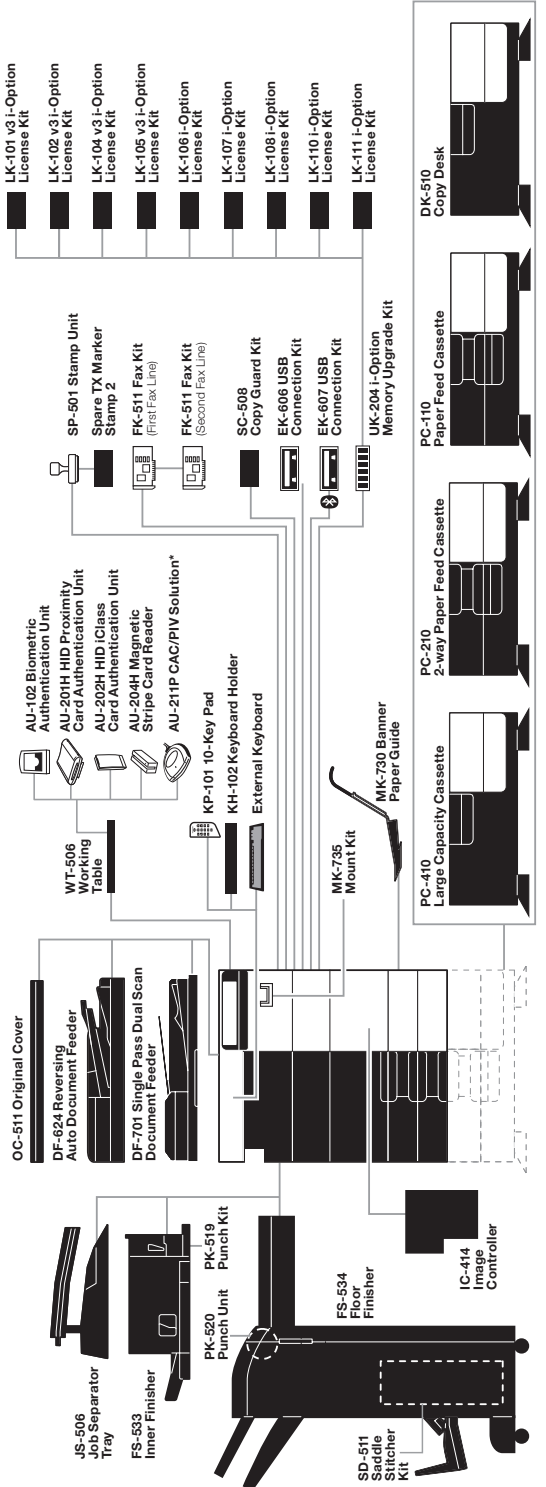

- LK-101 v3 i-Option License Kit (Web Browser; Requires UK-204)
- LK-102 v3 i-Option License Kit (Enhanced PDF Encryption, PDF/A (1a/1b) and Linearized PDF support; Requires UK-204)
- LK-104 v3 i-Option License Kit (Voice Guidance; Requires UK-204)
- LK-105 v3 i-Option License Kit (Searchable PDF; Requires UK-204)
- LK-106 i-Option License Kit (Bar Code Font Printing; Requires UK-204)
- LK-107 i-Option License Kit (Unicode Font Printing; Requires UK-204)
- LK-108 i-Option License Kit (OCR Font Printing; Requires UK-204)
- LK-110 i-Option License Kit (OOXML file conversion, Enhanced Image Data, Combines LK-102 & LK-105 functionality; Requires UK-204)
- LK-111 i-Option License Kit (ThinPrint Client Support)
- MK-730 Banner Paper Guide
- MK-735 Mount Kit (for AU-201H, AU-202H)
- SC-508 Copy Guard Kit (CopyGuard/ Password Copy Protection; 2 Kits required for DF-701)
- UK-204 i-Option Memory Upgrade Kit (2 GB) (Required for LK-101 v3, LK-102 v3, LK-104 v3, LK-105 v3, LK-106, LK-107, LK-108, LK-110 and PageScope My Panel; Only one memory upgrade required per MFP)
- WT-506 Working Table

* Anticipated availability Summer 2013.